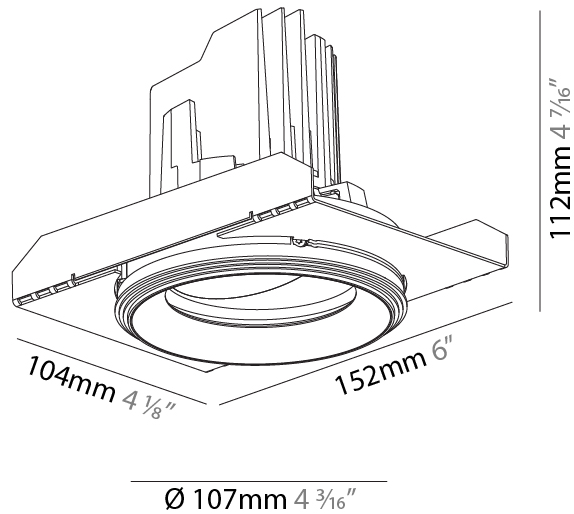

GENERAL

Series: Bioniq
Subseries: Bioniq Round Adjustable
Brand: Prolicht
Division: Architectural
Mounting Type: Recessed
Mounting Location: Ceiling
Subcategory: Downlight

PHYSICAL

Shape: Round
Diameter (mm): 107
Diameter (in): 4 3/16
Height (mm): 112
Height (in): 4 7/16
Ceiling Thickness (mm): 10 / 12.5 / 15
Ceiling Thickness (in): 3/8 or 1/2 or 9/16
Min. Recessing Depth (mm): 130
Min. Recessing Depth (in): 5 1/8
Light Distribution: Adjustable / Downlight
Weight (kg): 0.46
Weight (lbs): 1.01
Fixture Finish: SSR / BKV / CWI / CRY / HAB / LAG / UFT / ITA / RUA / RUR / MIC / FTG / MYG / TWT / LOD / PUS / FRO / FUP / KIA / POP / BLS / SPG / MEY / GOH / GUM / CHC / COM / ABZ / JAG / OBR / MOS / ROR
Fixture Material: Aluminum Die Cast
Cut-out Measurements: 98mm / 3 7/8"

GENERAL

Series: Bioniq
 Subseries: Bioniq Round Adjustable
 Brand: Prolicht
 Division: Architectural
 Mounting Type: Trimless
 Mounting Location: Ceiling
 Subcategory: Downlight

PHYSICAL

Shape: Round
 Diameter (mm): 107
 Diameter (in): 4 3/16
 Height (mm): 112
 Height (in): 4 7/16
 Ceiling Thickness (mm): 10 / 12.5 / 15 / 25
 Ceiling Thickness (in): 3/8 or 1/2 or 9/16 or 1
 Min. Recessing Depth (mm): 130
 Min. Recessing Depth (in): 5 1/8
 Light Distribution: Adjustable / Downlight
 Weight (kg): 0.583
 Weight (lbs): 1.28
 Fixture Finish: SSR / BKV / CWI / CRY / HAB / LAG / UFT / ITA / RUA / RUR / MIC / FTG / MYG / TWT / LOD / PUS / FRO / FUP / KIA / POP / BLS / SPG / MEY / GOH / GUM / CHC / COM / ABZ / JAG / OBR / MOS / ROR
 Fixture Material: Aluminum Die Cast
 Cut-out Measurements: Ø111mm/4 3/8"
 Upon Request: Unique Ceiling Thickness

RATINGS AND CERTIFICATIONS

Certified By: Certified for North American Standards
 IP rating: IP20

111mm 4 3/8"	130mm 5 1/8"	10 12 1/2 15 25mm 3/8" 1/2" 9/16" 1"	± 30°	355°		
A						

BIONIQ ROUND ADJUSTABLE TRIMLESS