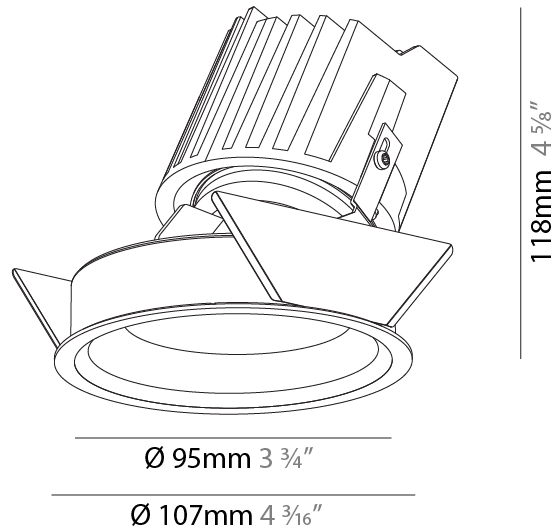

PHYSICAL

Shape: Round
Diameter (mm): 107
Diameter (in): 4 3/8
Height (mm): 118
Height (in): 4 5/8
Ceiling Thickness (mm): 10 / 12.5 / 15
Ceiling Thickness (in): 3/8 or 1/2 or 9/16
Min. Recessing Depth (mm): 140
Min. Recessing Depth (in): 5 1/2
Light Distribution: Adjustable / Asymmetric
Weight (kg): 0.473
Weight (lbs): 1.04
Fixture Finish: SSR / BKV / CWI / CRY / HAB / LAG / UFT / ITA / RUA / RUR / MIC / FTG / MYG / TWT / LOD / PUS / FRO / FUP / KIA / POP / BLS / SPG / MEY / GOH / GUM / CHC / COM / ABZ / JAG / OBR / MOS / ROR
Fixture Material: Aluminum Die Cast
Cut-out Measurements: 98mm / 3 7/8"

ELECTRICAL

Lamp Type: LED (Zhaga Standard)
Input Wattage (W): 16.5
Total Output Wattage (W): 14
Dimming: Tri-Mode (Non-Dimming and Phase Dimming (120Vac only) and 0-10V Dimming)
Driver Included: No
Driver Location: Recessed Housing
Driver Type: Constant Current - Universal
Driver Class: Class 2
Housing: See components
Input Voltage (V): 120 - 277
Constant Current (MA): 350

LED

Number of LEDs: 1
Color Temperature (°K): 2700 / 3000 / 3500 / 4000
Max. Delivered Lumen (lm): 1030 / 1070 / 1117 / 1140
Nominal Lumen (lm): 1386 / 1438 / 1511 / 1542
CRI: >90 CRI
Lamp Life (hrs): 50000

OPTICAL

Reflector: 20 / 40 / 60
Adjustability: Fixed

RATINGS AND CERTIFICATIONS

Certified By: Certified for North American Standards
IP rating: IP20