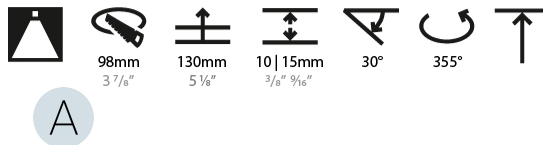

PHYSICAL

Shape: Round
Diameter (mm): 107
Diameter (in): 4 3/16
Height (mm): 112
Height (in): 4 7/16
Ceiling Thickness (mm): 10 / 12.5 / 15
Ceiling Thickness (in): 3/8 or 1/2 or 9/16
Min. Recessing Depth (mm): 130
Min. Recessing Depth (in): 5 1/8
Light Distribution: Adjustable / Downlight
Weight (kg): 0.46
Weight (lbs): 1.01
Fixture Finish: SSR / BKV / CWI / CRY / HAB / LAG / UFT / ITA / RUA / RUR / MIC / FTG / MYG / TWT / LOD / PUS / FRO / FUP / KIA / POP / BLS / SPG / MEY / GOH / GUM / CHC / COM / ABZ / JAG / OBR / MOS / ROR
Fixture Material: Aluminum Die Cast
Cut-out Measurements: 98mm / 3 7/8"

ELECTRICAL

Lamp Type: LED (Zhaga Standard)
Input Wattage (W): 16.5
Total Output Wattage (W): 14
Dimming: Tri-Mode (Non-Dimming and Phase Dimming (120Vac only) and 0-10V Dimming)
Driver Included: No
Driver Location: Recessed Housing
Driver Type: Constant Current - Universal
Driver Class: Class 2
Housing: See components
Input Voltage (V): 120 - 277
Constant Current (MA): 500

LED

Number of LEDs: 1
Color Temperature (°K): 2700 / 3000 / 3500 / 4000
Max. Delivered Lumen (lm): 930 / 960 / 1009 / 1030
Nominal Lumen (lm): 1386 / 1438 / 1511 / 1542
CRI: >90 CRI
Lamp Life (hrs): 50000

OPTICAL

Reflector: 20 / 40 / 60
Adjustability: Rotational 355°, Tilt 30°

RATINGS AND CERTIFICATIONS

Certified By: Certified for North American Standards
IP rating: IP20