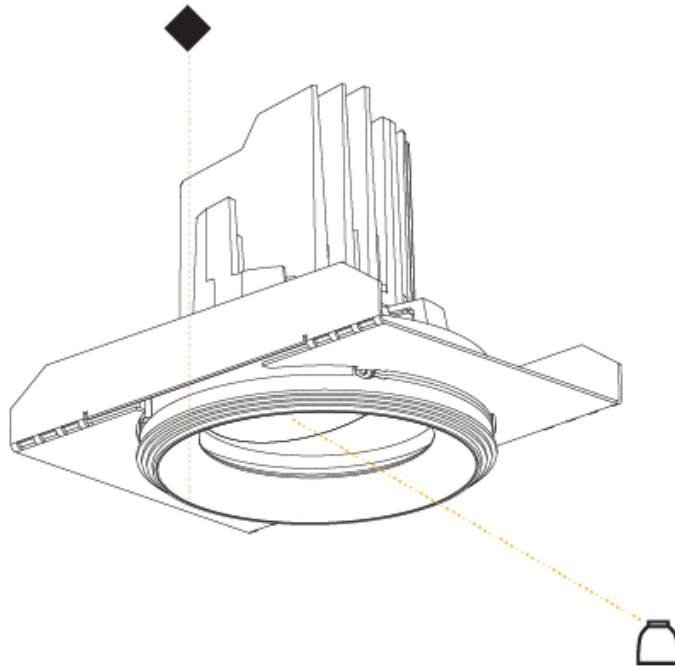

BIONIQ ROUND SEMI ADJUSTABLE TRIMLESS

A35529-

PROJECT	_____
TYPE	_____
SPECIFIER	_____
QUANTITY	_____
DATE	_____