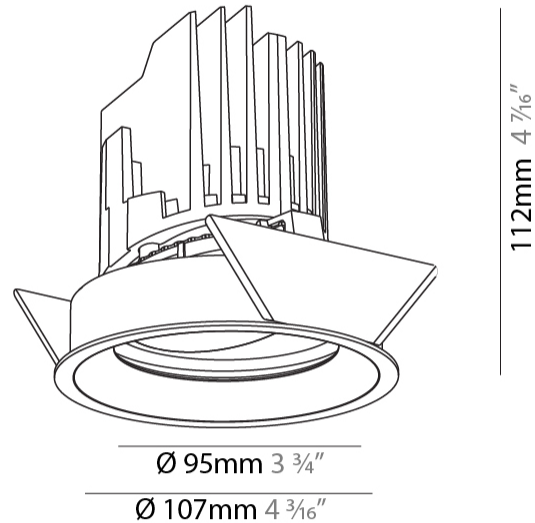

PHYSICAL

Shape: Round
Diameter (mm): 107
Diameter (in): 4 3/16
Height (mm): 112
Height (in): 4 7/16
Ceiling Thickness (mm): 10 / 12.5 / 15
Ceiling Thickness (in): 3/8 or 1/2 or 9/16
Min. Recessing Depth (mm): 130
Min. Recessing Depth (in): 5 1/8
Light Distribution: Adjustable / Downlight
Weight (kg): 0.46
Weight (lbs): 1.01
Fixture Finish: SSR / BKV / CWI / CRY / HAB / LAG / UFT / ITA / RUA / RUR / MIC / FTG / MYG / TWT / LOD / PUS / FRO / FUP / KIA / POP / BLS / SPG / MEY / GOH / GUM / CHC / COM / ABZ / JAG / OBR / MOS / ROR
Fixture Material: Aluminum Die Cast
Cut-out Measurements: 98mm / 3 7/8"

ELECTRICAL

Lamp Type: LED (Zhaga Standard)
Input Wattage (W): 16.5
Total Output Wattage (W): 14
Dimming: Tri-Mode (Non-Dimming and Phase Dimming (120Vac only) and 0-10V Dimming)
Driver Included: No
Driver Location: Recessed Housing
Driver Type: Constant Current - Universal
Driver Class: Class 2
Housing: See components
Input Voltage (V): 120 - 277
Constant Current (MA): 500

LED

Number of LEDs: 1
Color Temperature (°K): 2700 / 3000 / 3500 / 4000
Max. Delivered Lumen (lm): 930 / 960 / 1009 / 1030
Nominal Lumen (lm): 1386 / 1438 / 1511 / 1542
CRI: >90 CRI
Lamp Life (hrs): 50000

OPTICAL

Reflector: 20 / 40 / 60
Adjustability: Rotational 355°, Tilt 30°

RATINGS AND CERTIFICATIONS

Certified By: Certified for North American Standards
IP rating: IP20